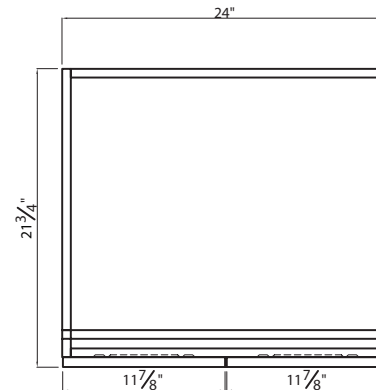

Replacement parts:

1. DOOR - R26156
2. TOE KICK - R49234
3. NON-FUNCTIONAL DRAWER FRONT - R26157
4. HINGE (OVERLAY)- R31395
5. HINGE FIXING PLATE - R31447
6. FEMALE ASSEMBLY BRACKET -R37615
7. MALE ASSEMBLY BRACKET - R37614