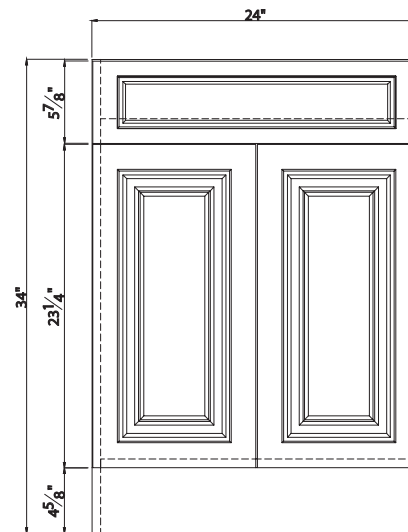

SHEFFIELD COLLECTION

24"

SKU # 605-9540
24"W X 34"H X 21-3/4"D

Product Specifications:

- 2 doors
- Dark chocolate finish
- Transitional - style doors
- Particle board laminated construction and painted MDF doors
- Soft-close doors for smooth and quiet use
- Hardware, vanity top and faucet not included
- Recessed toe-kick

24" Sheffield Vanity Base

Replacement parts:

1. DOOR - R26156
2. TOE KICK - R49234
3. NON-FUNCTIONAL DRAWER FRONT - R26157
4. HINGE (OVERLAY)- R31395
5. HINGE FIXING PLATE - R31447
6. FEMALE ASSEMBLY BRACKET -R37615
7. MALE ASSEMBLY BRACKET - R37614