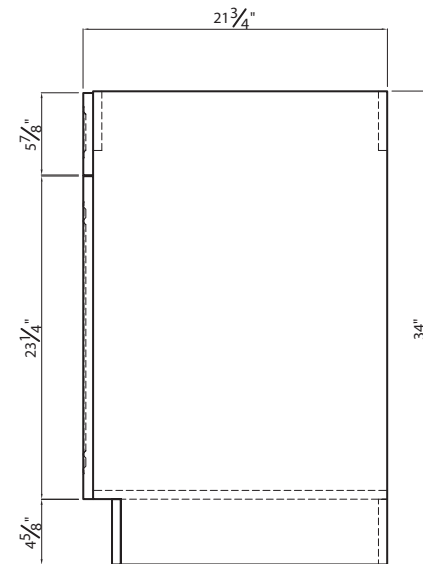

SHEFFIELD COLLECTION

24"

SKU # 605-9540
24"W X 34"H X 21-3/4"D

Product Specifications:

- 2 doors
- Dark chocolate finish
- Transitional - style doors
- Particle board laminated construction and painted MDF doors
- Soft-close doors for smooth and quiet use
- Hardware, vanity top and faucet not included
- Recessed toe-kick

24" Sheffield Vanity Base

Replacement parts:

1. DOOR - R26156
2. TOE KICK - R49234
3. NON-FUNCTIONAL DRAWER FRONT - R26157
4. HINGE (OVERLAY)- R31395
5. HINGE FIXING PLATE - R31447
6. FEMALE ASSEMBLY BRACKET -R37615
7. MALE ASSEMBLY BRACKET - R37614